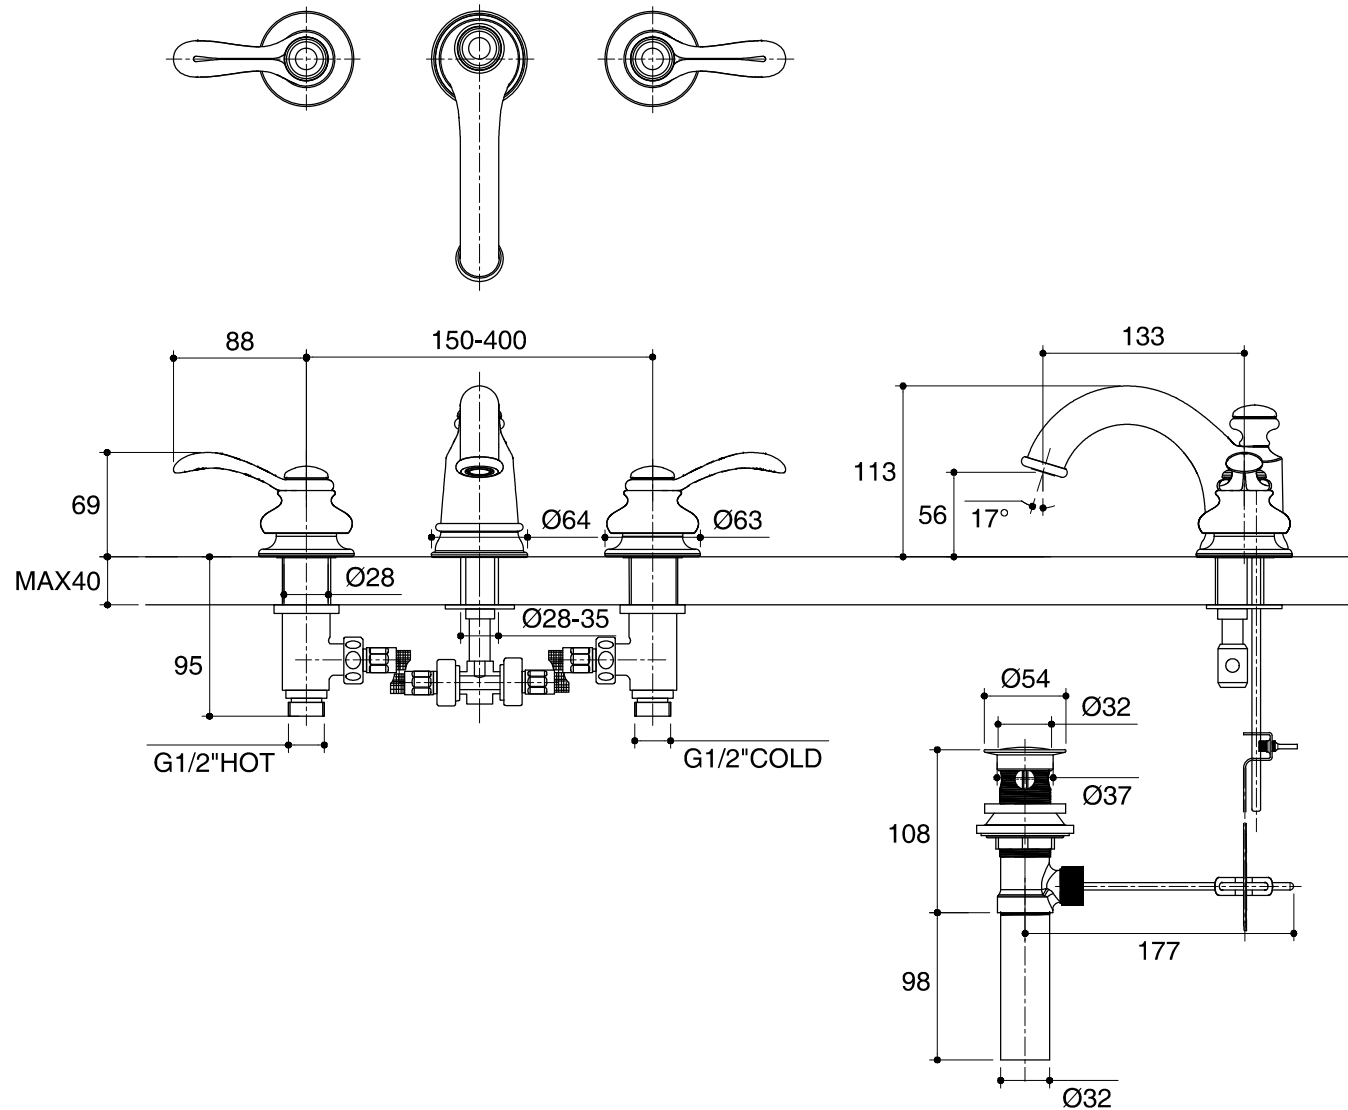

Dimensions are approximate.

Unit: mm

*The recommended dimension for installation can be adjusted according to user preferences and layout.

SKU	K-8658T-B
Name	FAIRFAX
Description	WIDESPREAD LAVATORY FAUCET